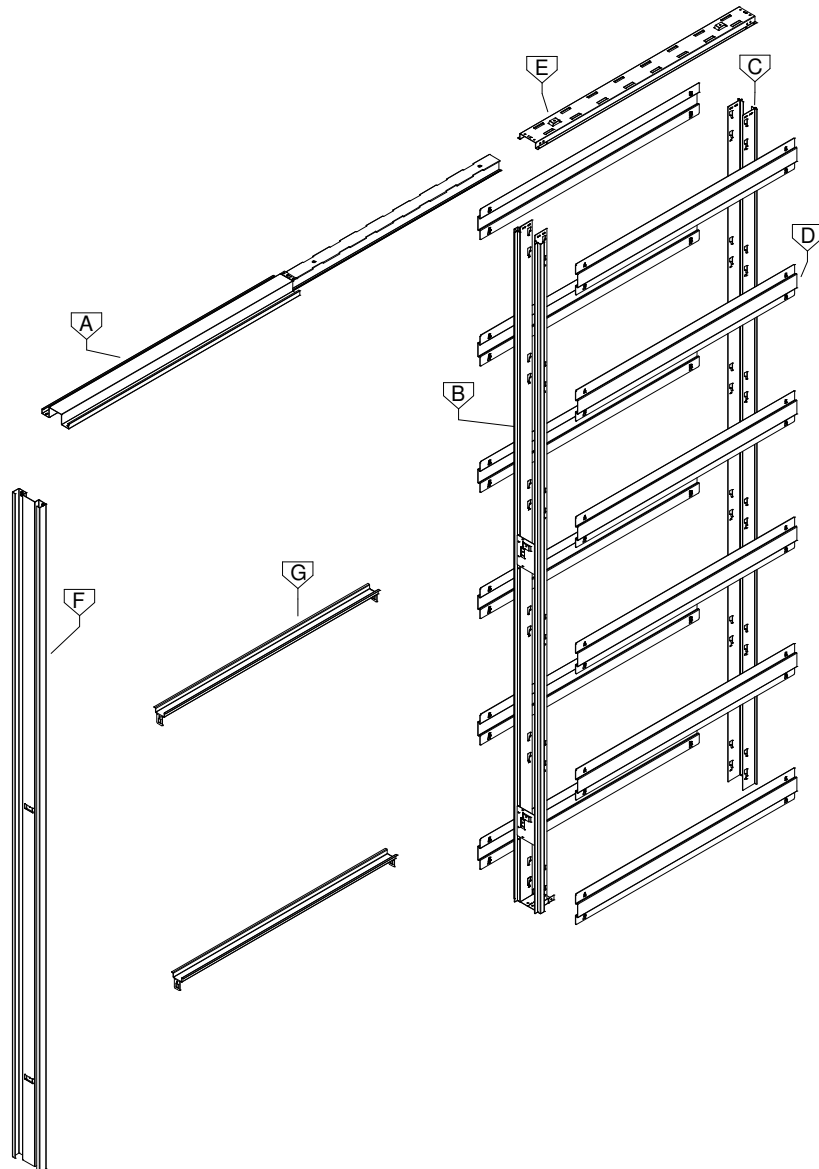

Ermetika[®]
DESIGN PASSAGES

**ISTRUZIONE DI MONTAGGIO
SETUP INSTRUCTION
INSTRUCTION MONTAGE
INSTRUCCIONES DE MONTAJE**

MOD.: - EVOKIT

A.775.1

CONTENUTO KIT | CONTENTS

Dotazione - Standard equipment - Equipement standard - Equipo standard

Attrezzatura - Tools - Outils - Herrajes

CONTENUTO KIT | CONTENTS

Panoramica - Overall view - Vue d'ensemble - General

INDICE - INDEX

Montaggio spessore parete 100 - Setup for 100 finished wall	3-6
Montaggio spessore parete 125 - Setup for 125 finished wall	7-10
Montaggio cartongesso - Setup plasterboard	11-13

1.1

1.2

1.3

1.4

Subject to misprints, errors and technical modifications.
All dimensions are in mm

2.1

2.2

2.3

Subject to misprints, errors and technical modifications.
All dimensions are in mm

2.4

2.5

Subject to misprints, errors and technical modifications.
All dimensions are in mm

3.1

3.2

Subject to misprints, errors and technical modifications.
All dimensions are in mm