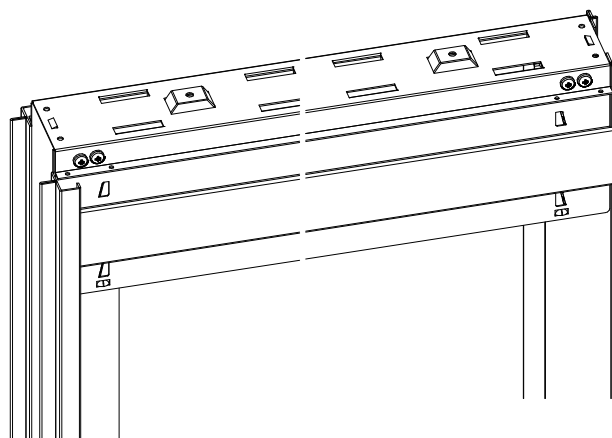

Attrezzatura - Tools - Outils - Herrajes

CONTENUTO KIT | CONTENTS

Panoramica - Overall view - Vue d'ensemble - General

INDICE - INDEX

Montaggio spessore parete 100 - Setup for 100 finished wall	3-6
Montaggio spessore parete 125 - Setup for 125 finished wall	7-10
Montaggio cartongesso - Setup plasterboard	11-13

1.1

1.2

1.3

1.4

Subject to misprints, errors and technical modifications.
All dimensions are in mm

2.1

2.2

2.3

Subject to misprints, errors and technical modifications.
All dimensions are in mm

2.4

2.5

Subject to misprints, errors and technical modifications.
All dimensions are in mm

3.1

3.2

Subject to misprints, errors and technical modifications.
All dimensions are in mm