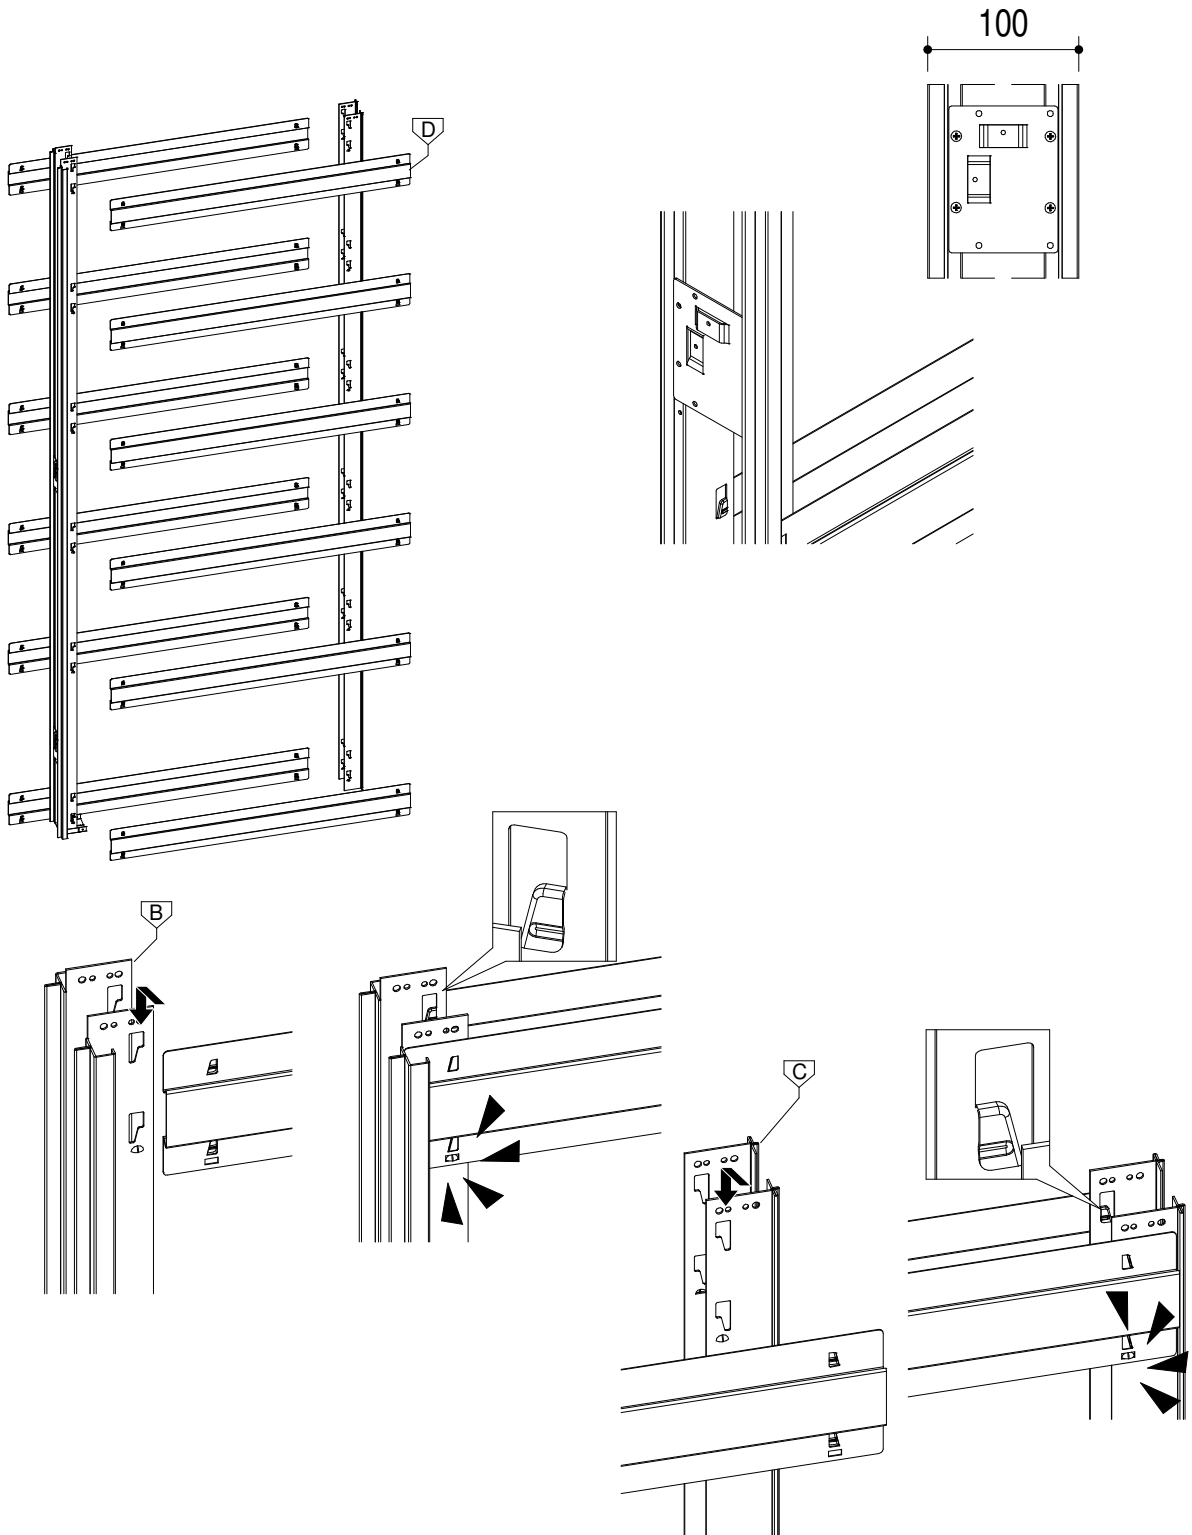

Attrezzatura - Tools - Outils - Herrajes

CONTENUTO KIT | CONTENTS

Panoramica - Overall view - Vue d'ensemble - General

INDICE - INDEX

Montaggio spessore parete 100 - Setup for 100 finished wall	3-6
Montaggio spessore parete 125 - Setup for 125 finished wall	7-10
Montaggio cartongesso - Setup plasterboard	11-13

1.1

1.2

1.3

1.4

Subject to misprints, errors and technical modifications.
All dimensions are in mm

2.1

2.2

2.3