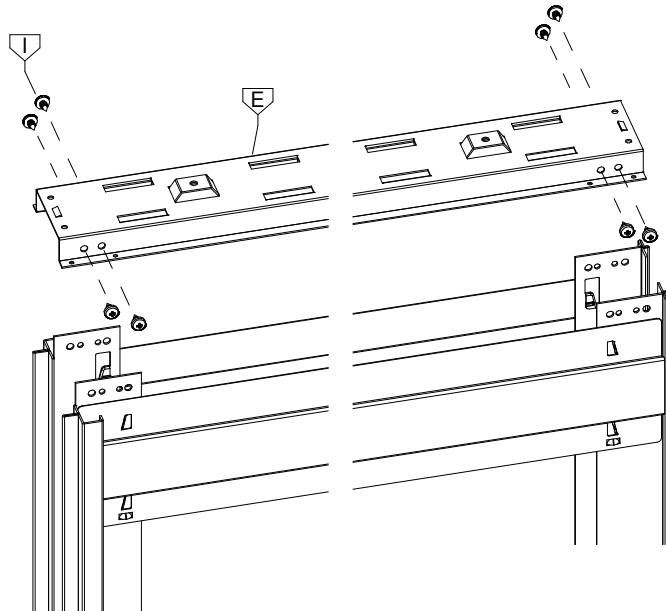

Attrezzatura - Tools - Outils - Herrajes

CONTENUTO KIT | CONTENTS

Panoramica - Overall view - Vue d'ensemble - General

INDICE - INDEX

Montaggio spessore parete 100 - Setup for 100 finished wall	3-6
Montaggio spessore parete 125 - Setup for 125 finished wall	7-10
Montaggio cartongesso - Setup plasterboard	11-13

1.1

1.2

1.3

1.4

Subject to misprints, errors and technical modifications.
All dimensions are in mm

2.1

2.2

2.3

Subject to misprints, errors and technical modifications.
All dimensions are in mm

2.4

2.5

Subject to misprints, errors and technical modifications.
All dimensions are in mm

3.1

3.2

Subject to misprints, errors and technical modifications.
All dimensions are in mm