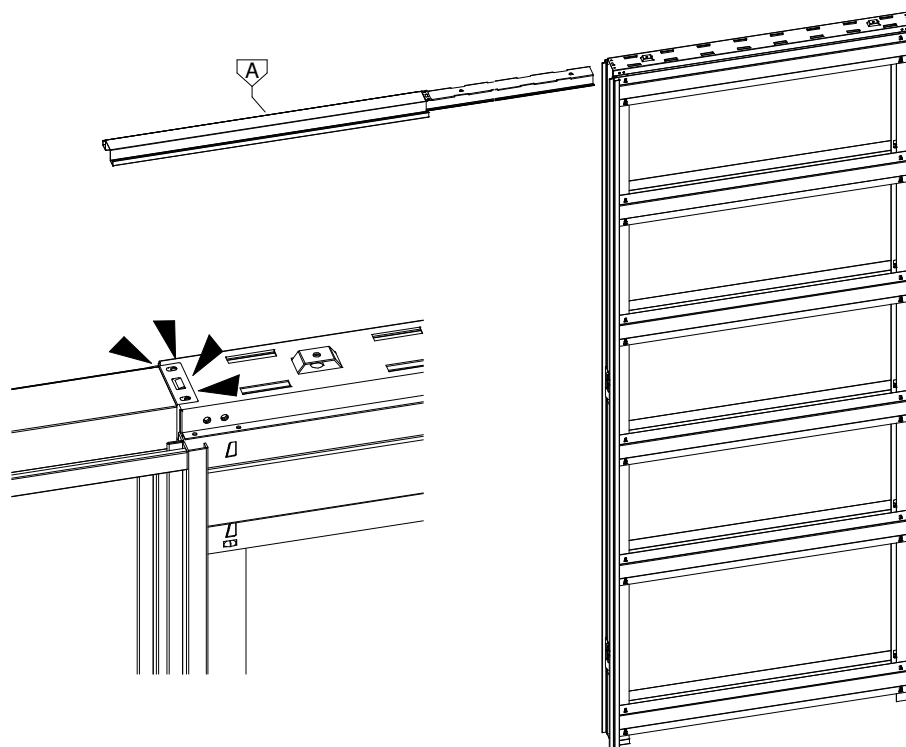

Attrezzatura - Tools - Outils - Herrajes

CONTENUTO KIT | CONTENTS

Panoramica - Overall view - Vue d'ensemble - General

INDICE - INDEX

Montaggio spessore parete 100 - Setup for 100 finished wall	3-6
Montaggio spessore parete 125 - Setup for 125 finished wall	7-10
Montaggio cartongesso - Setup plasterboard	11-13

1.1

1.2

1.3

1.4

Subject to misprints, errors and technical modifications.
All dimensions are in mm

2.1

2.2

2.3

Subject to misprints, errors and technical modifications.
All dimensions are in mm

2.4

2.5

Subject to misprints, errors and technical modifications.
All dimensions are in mm

3.1

3.2

Subject to misprints, errors and technical modifications.
All dimensions are in mm